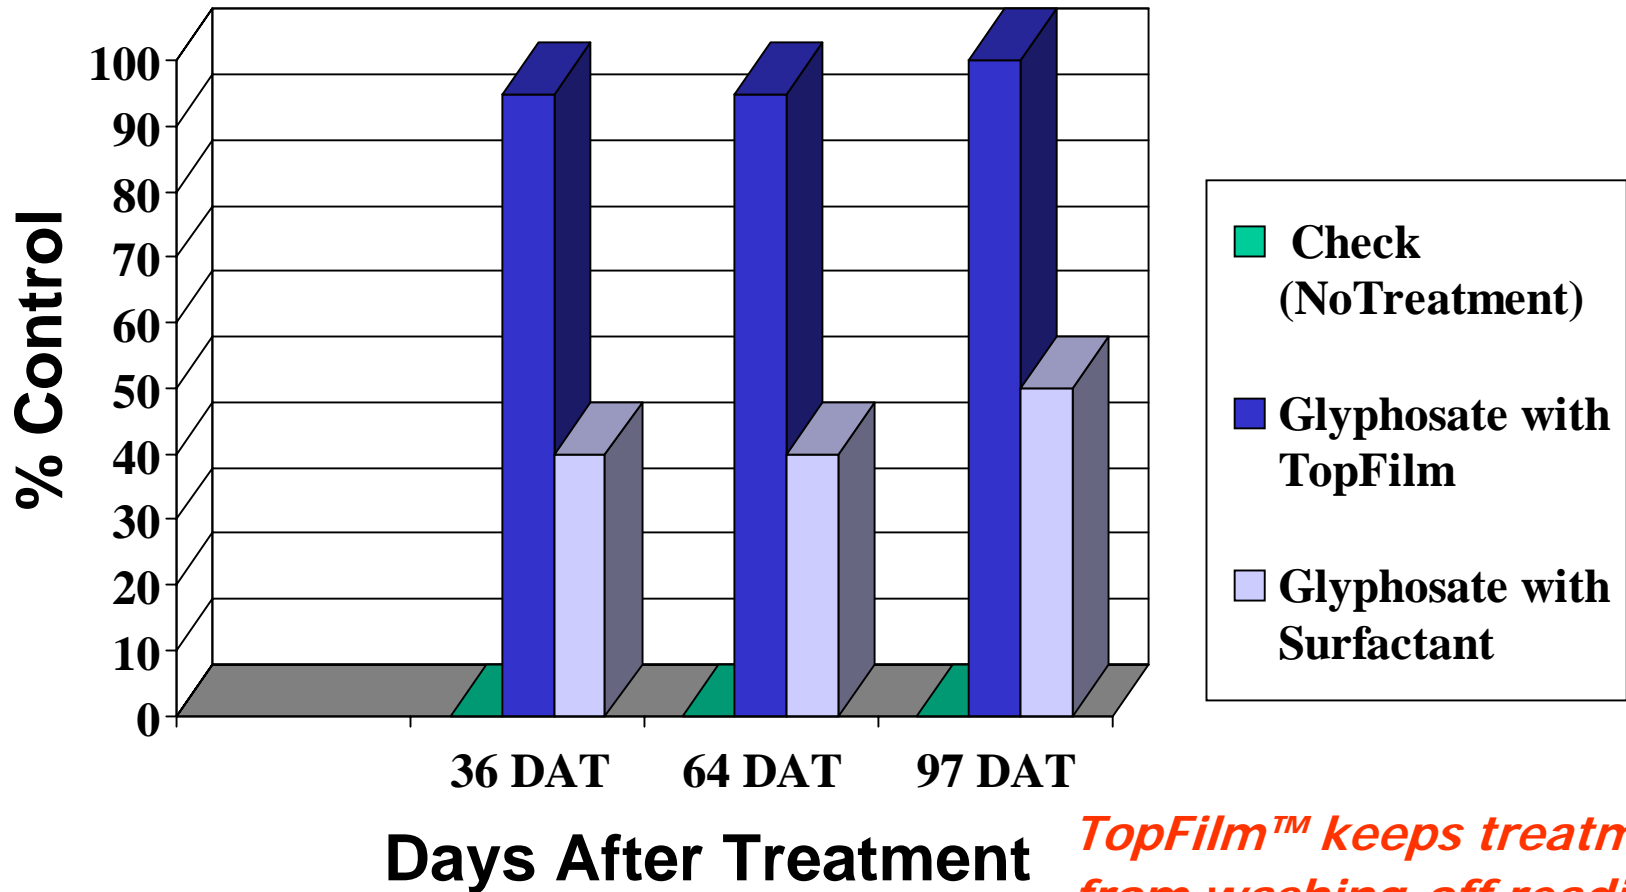

## Vegetation Management DATA

### Arundo donax (Giant Cane) Control

*TopFilm™ keeps treatments from washing-off readily.*