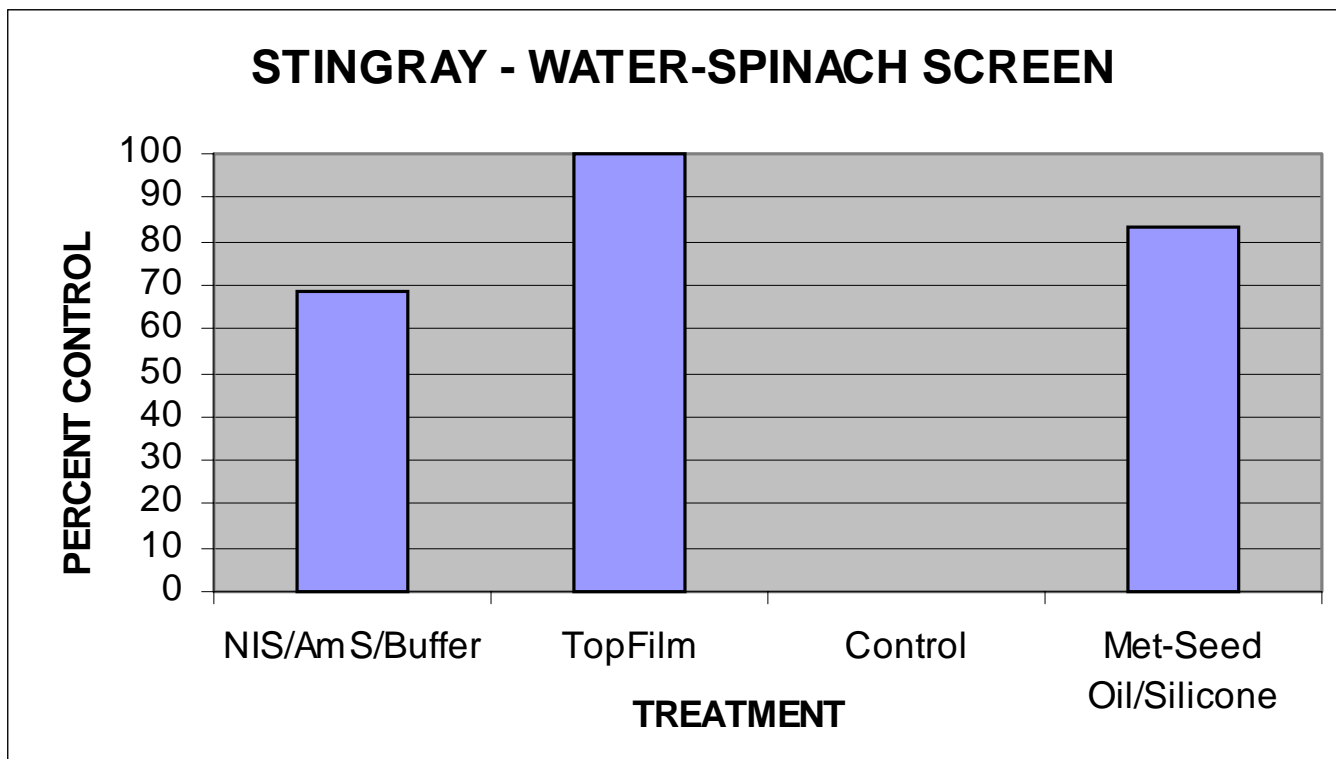

# Carfentrazone with TopFilm™

## Aquatic DATA

*Ipomoea aquatica* (Water Spinach) Control

**Carfentrazone 0.3 LB AI PER ACRE  
+ 0.75% v/v ADJUVANTS**

*On aquatic weeds that rest on water surfaces, TopFilm™ keeps treatments from washing-off readily.*